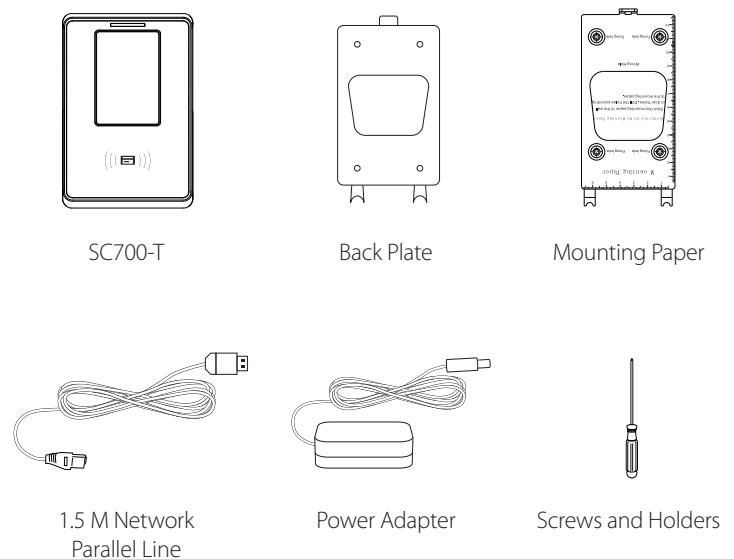

What's in the Box

ZKTeco Inc.

ZK Mansion, Wuhe Rd, Gangtuo, Bantian, Buji Town,
Longgang District, Shenzhen China 518129
Tel: 86-755-8960 2345/46/47/48
E-mail: sales@zkteco.com
www.zkteco.com

Global Offices:

USA: +1 732-412-6007
EU: +34 916532891
Brazil: +55 31 2515-8326
Thailand: +66-027199154
Mexico: +52-55-52928418

South Africa: +27 12 259 1047
Egypt: +201110444134
Dubai: +971 4 6091 310
India: +91 8123536788
Indonesia: +62 21 2921 8949

Vietnam : +84-0169-5813007
Philippines: +63 9084118832
Russia: +8 915 178-46-81