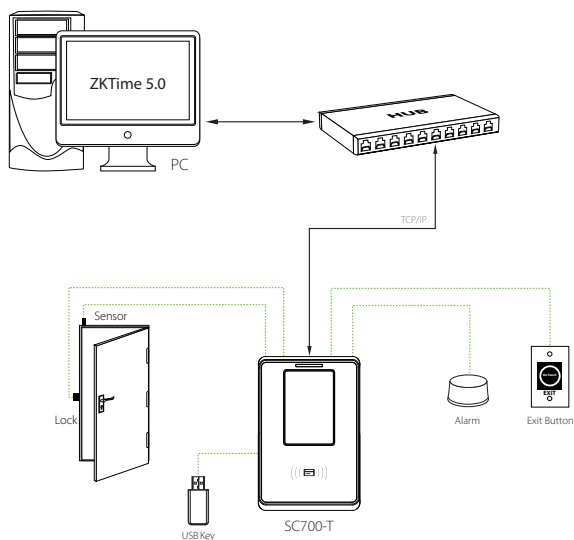

Specifications

Display	3-inch Touch Screen
ID Card Capacity	30,000
Log Capacity	100,000
Communication	TCP/IP, USB host
Standard Functions	ID Card, Automatic Status Switch, T9 Input, 9 Digit User ID, Multi-verification Method, 3rd party electric lock, door sensor, exit button, and Alarm. Self-Service Query, Work Code, 9 Digit ID, Work Code, DST, Scheduled-bell, Short Message.
Optional Function	Mifare Card, USB-Client, Wi-Fi
Power Supply	12V/3A
Verification Speed	≤1S
Operating Temperature	0 °C-45 °C
Operating Humidity	20%-80%
Dimensions	104.7 × 160 × 36 mm (L × H × D)

Configuration